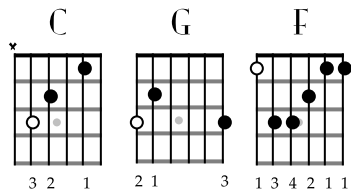

# Bring it on Home to Me

Sam Cooke  
1962  
No Capo

C G F  
If you ever change your mind  
C F  
about leaving, leaving me behind

C F  
Bring it to me. Bring your sweet loving  
G C F C G  
'Bring it on home to me, Yeah, Yeah' Yeah, Yeah' Yeah, Yeah

C G  
I know I laughed when you left,  
C F  
but now I know I only hurt myself

## CHORUS

C G  
You know I'll always be your slave  
C F  
'til I'm buried, buried in my grave

## CHORUS

C G  
You know I tried to treat you right,  
C F  
but you stayed out, stayed out every night,  
but I forgive you