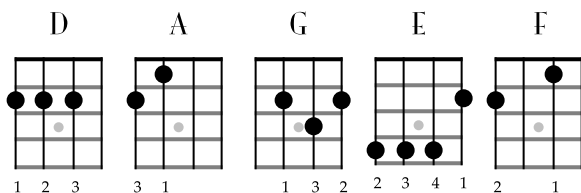

Here Comes the Sun

George Harrison
Abbey Road (1969)
Capo VII

D
Here comes the sun
G E
Here comes the sun
D A7
And I say, "Its all right"

D G A7
Little darling, its been a long, cold, lonely winter
D G A7
Little darling it feels like years since its been here

CHORUS

D G A7
Little darling, the smile's returning to their faces,
D G A7
Little darling, it seems like years since its been here

CHORUS

F C G D A7
Sun, sun, sun, here it comes
F C G D A7
Sun, sun, sun, here it comes
F C G D A7
Sun, sun, sun, here it comes
F C G D A7
Sun, sun, sun, here it comes
F C G D A7
Sun, sun, sun, here it comes

D G A7
Little darling, I feel that ice is slowly melting,
D G A7
Little darling, it seems like years since its been clear

CHORUS

♩ = 120

Chorus

Bridge