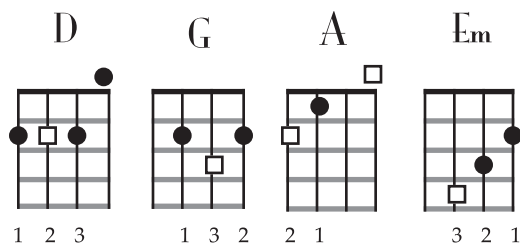

Harvest Moon

Neil Young
Harvest Moon (1992)
No Capo

G D
Come a little bit closer. Hear what I have to say.
G D
Just like children sleepin', we could dream this night away

G D
But there's a full moon risin'. Lets go dancin in the light
G D
We know where the music's playin'. Lets go out and feel the night

G A Em
Because I'm still in love with you, I wanna see you dance again
G A D
Because I'm still in love with you on this harvest moon

G D
When we were strangers, I watched you from afar
G D
When we were lovers, I loved you with all my heart

G D
But now it's gettin' late and the moon is climbin' high
G D
I wanna celebrate, see it shinin' in your eye

CHORUS

♩ = 56

Verse

Chorus

D lick

Other D lick

G Lick