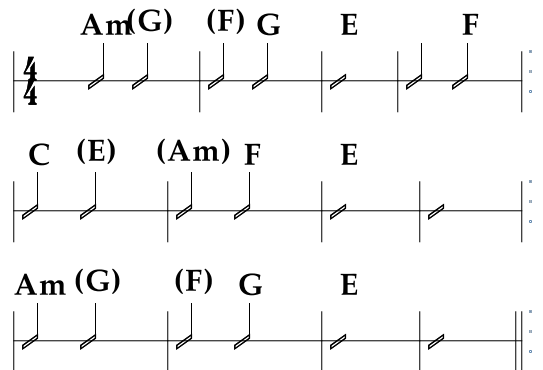

Am (G) (F)
 All the leaves are brown
All the leaves are brown

G E
 And the sky is grey
And the sky is grey

F C (E) (Am)
 I've been for a walk,
I've been for a walk

F E
 On a winter's day,
on a winter's day

G E
 I could leave today,
I could leave today

CHORUS

California Dreamin'

John and Michelle Phillips

Verse

Chorus

California Dreamin'

Intro

The Intro section consists of two systems of music. The first system features a treble clef staff with a 4/4 time signature and a guitar TAB staff below it. The melody is composed of eighth notes with triplets. The TAB shows fret numbers: 2-2-0, 2-3-1-0, 2-2-0, 2-3-1-0, 2-2-0, 2-3-1-0. The second system continues the melody with a treble clef staff and a guitar TAB staff. The melody includes a triplet of eighth notes. The TAB shows fret numbers: 0-1-0, 3, 1-3-1-0, 5-3, 5.

Flute Solo

The Flute Solo section is divided into four systems. The first system has a treble clef staff with a 4/4 time signature and a guitar TAB staff. Chords Am, H, G, Am, G are indicated above the staff. The TAB shows fret numbers: 1, (1) 0-1-3-1-0, 1, 0-1-3-1-2. The second system continues the melody with a treble clef staff and a guitar TAB staff. Chords C, E, Am, F, E are indicated. The TAB shows fret numbers: 0, 1, 2, 1-1, (1) 0, 9, 7, 11, 12. The third system features a treble clef staff with a guitar TAB staff. Chords Am, P, G, F, P, G, E, full, full are indicated. The TAB shows fret numbers: 10, 10, 8, 10, 10, 10, 10, 10, 10, 10, 10, 7, 10, 10, 10, 15, 12, 10. The fourth system continues the melody with a treble clef staff and a guitar TAB staff. Chords Am, full, G, F, G, E are indicated. The TAB shows fret numbers: 10, 8, 10, 10, 8, 10, 10, (10) 8, 10, 10, 10, 8, 10, 11, 12, 12, 12, 10, 10, 7, 7, 9, 9, 10, 10, 9.