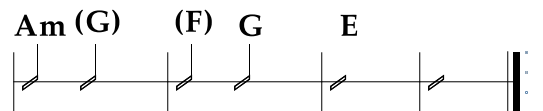

Am (G) (F)
All the leaves are brown
All the leaves are brown

G E
And the sky is grey
And the sky is grey

F C (E) (Am)
I've been for a walk,
I've been for a walk

F E
On a winter's day,
on a winter's day

Am (G) (F)
I'd be safe and warm,
I'd be safe and warm

G E
if I was in L.A.
if I was in L.A.

Am (G) (F)
California dreamin'
California dreamin'

G E
on such a winter's day
on such a winter's day

Am (G) (F)
Stopped into a church
G E
I passed along the way
F C (E) (Am)
Well, I got down on my knees
Got down on my knees

F E
and I pretend to pray
I pretend to pray

Am (G) (F)
You know, the preacher likes the cold,
Preacher likes the cold

G E
He knows I'm gonna stay
Knows I'm gonna stay

CHORUS

VERSE 1

Am (G) (F)
If I didn't tell her,
If I didn't tell her

G E
I could leave today,
I could leave today

CHORUS

California Dreamin'

John and Michelle Phillips

Verse

Chorus