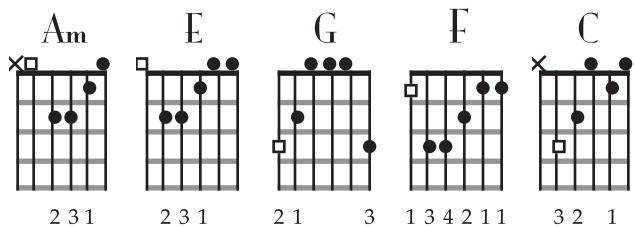

Am (G) (F)
All the leaves are brown
All the leaves are brown

G E
And the sky is grey
And the sky is grey

F C (E) (Am)
I've been for a walk,
I've been for a walk

F E
On a winter's day,
on a winter's day

Am (G) (F)
I'd be safe and warm,
I'd be safe and warm

G E
if I was in L.A.
if I was in L.A.

Am (G) (F)
California dreamin'
California dreamin'

G E
on such a winter's day
on such a winter's day

Am (G) (F)
Stopped into a church
G E
I passed along the way
F C (E) (Am)
Well, I got down on my knees
Got down on my knees

F E
and I pretend to pray
I pretend to pray

Am (G) (F)
You know, the preacher likes the cold,
Preacher likes the cold

G E
He knows I'm gonna stay
Knows I'm gonna stay

CHORUS

VERSE 1

Am (G) (F)
If I didn't tell her,
If I didn't tell her

G E
I could leave today,
I could leave today

CHORUS

California Dreamin'

John and Michelle Phillips