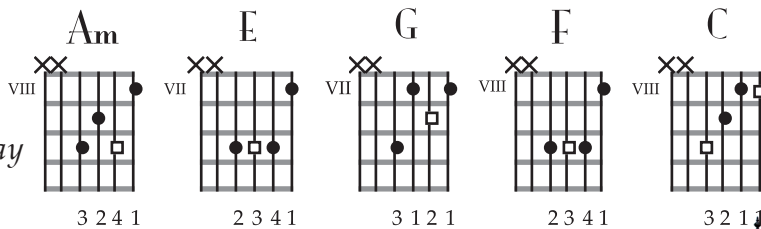

Am (G) (F)
All the leaves are brown
All the leaves are brown

G E
And the sky is grey
And the sky is grey

F C (E) (Am)
I've been for a walk,
I've been for a walk

F E
On a winter's day,
on a winter's day

Am (G) (F)
I'd be safe and warm,
I'd be safe and warm

G E
if I was in L.A.
if I was in L.A.

Am (G) (F)
California dreamin'
California dreamin'

G E
on such a winter's day
on such a winter's day

Am (G) (F)
Stopped into a church
G E
I passed along the way
F C (E) (Am)
Well, I got down on my knees
Got down on my knees

F E
and I pretend to pray
I pretend to pray

Am (G) (F)
You know, the preacher likes the cold,
Preacher likes the cold

G E
He knows I'm gonna stay
Knows I'm gonna stay

CHORUS

VERSE 1

Am (G) (F)
If I didn't tell her,
If I didn't tell her

G E
I could leave today,
I could leave today

CHORUS

California Dreamin'

John and Michelle Phillips

Verse

Chorus