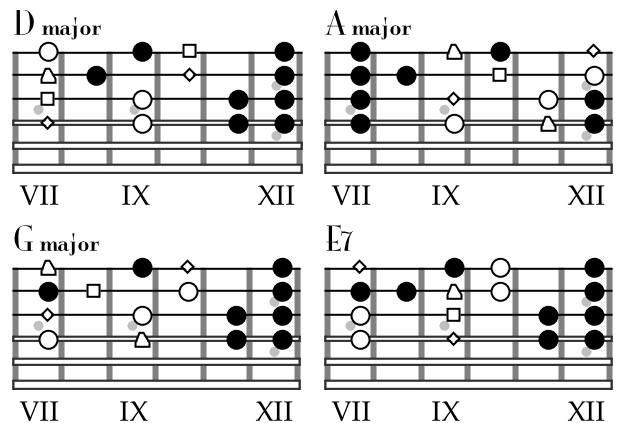

Glendale Train

John Dawson, New Riders of the Purple Sage

Glendale Train (1971)

No Capo

D
 Somebody robbed the Glendale train
 G D
 This mornin' at half past nine
 D
 Somebody robbed the Glendale train
 E A
 And I swear, I ain't lyin'
 D
 They made clean off with sixteen G's
 G D
 And left two men lyin' cold
 D
 Somebody robbed the Glendale train
 A D
 And they made off with the gold

♩ = 126

D
 Charlie Jones was the engineer
 G D
 He had twenty years on the line
 D
 He kissed his wife at the station dear
 E A
 This morning at six thirty five
 D
 Everything went fine till half past nine
 G D
 When Charlie looked up and he saw
 D
 Men on horses, men with guns,
 A D
 And no sign of the law

CHORUS

D
 Amos White was the Baggage man
 G D
 and dearly loved his job
 D
 The company, they rewarded him,
 E A
 With a golden watch and fob
 D
 Well Amos he was workin' time
 G D
 when the door blew off his car
 D
 They found Amos White in fifteen pieces
 A D
 Fifteen miles apart