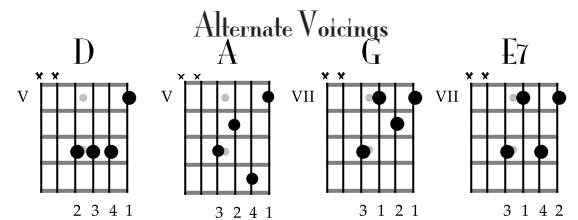

Glendale Train

John Dawson, New Riders of the Purple Sage

Glendale Train (1971)

No Capo

D
 Somebody robbed the Glendale train
 G D
 This mornin' at half past nine
 D
 Somebody robbed the Glendale train
 E A
 And I swear, I ain't lyin'
 D
 They made clean off with sixteen G's
 G D
 And left two men lyin' cold
 D
 Somebody robbed the Glendale train
 A D
 And they made off with the gold

♩ = 126

D
 Charlie Jones was the engineer
 G D
 He had twenty years on the line
 D
 He kissed his wife at the station dear
 E A
 This morning at six thirty five
 D
 Everything went fine till half past nine
 G D
 When Charlie looked up and he saw
 D
 Men on horses, men with guns,
 A D
 And no sign of the law

CHORUS

D
 Amos White was the Baggage man
 G D
 and dearly loved his job
 D
 The company, they rewarded him,
 E A
 With a golden watch and fob
 D
 Well Amos he was workin' time
 G D
 when the door blew off his car
 D
 They found Amos White in fifteen pieces
 A D
 Fifteen miles apart