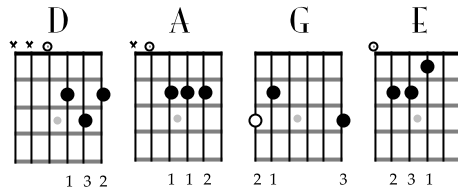

Glendale Train

John Dawson, New Riders of the Purple Sage

Glendale Train (1971)

No Capo

D
 Somebody robbed the Glendale train
 G D
 This mornin' at half past nine
 D
 Somebody robbed the Glendale train
 E A
 And I swear, I ain't lyin'
 D
 They made clean off with sixteen G's
 G D
 And left two men lyin' cold
 D
 Somebody robbed the Glendale train
 A D
 And they made off with the gold

♩ = 126

D
 Charlie Jones was the engineer
 G D
 He had twenty years on the line
 D
 He kissed his wife at the station dear
 E A
 This morning at six thirty five
 D
 Everything went fine till half past nine
 G D
 When Charlie looked up and he saw
 D
 Men on horses, men with guns,
 A D
 And no sign of the law

CHORUS

D
 Amos White was the Baggage man
 G D
 and dearly loved his job
 D
 The company, they rewarded him,
 E A
 With a golden watch and fob
 D
 Well Amos he was workin' time
 G D
 when the door blew off his car
 D
 They found Amos White in fifteen pieces
 A D
 Fifteen miles apart