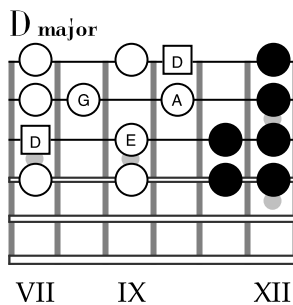

Glendale Train

John Dawson, New Riders of the Purple Sage

Glendale Train (1971)

No Capo

D
 Somebody robbed the Glendale train
 G D
 This mornin' at half past nine
 D
 Somebody robbed the Glendale train
 E A
 And I swear, I ain't lyin'
 D
 They made clean off with sixteen G's
 G D
 And left two men lyin' cold
 D
 Somebody robbed the Glendale train
 A D
 And they made off with the gold

♩ = 126

D
 Charlie Jones was the engineer
 G D
 He had twenty years on the line
 D
 He kissed his wife at the station dear
 E A
 This morning at six thirty five
 D
 Everything went fine till half past nine
 G D
 When Charlie looked up and he saw
 D
 Men on horses, men with guns,
 A D
 And no sign of the law

CHORUS

D
 Amos White was the Baggage man
 G D
 and dearly loved his job
 D
 The company, they rewarded him,
 E A
 With a golden watch and fob
 D
 Well Amos he was workin' time
 G D
 when the door blew off his car
 D
 They found Amos White in fifteen pieces
 A D
 Fifteen miles apart