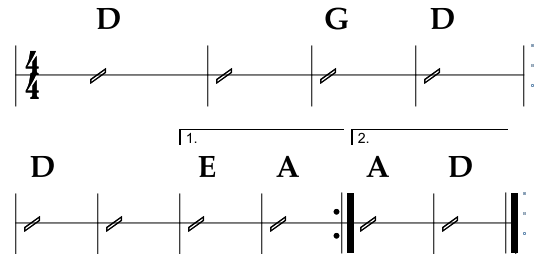

Glendale Train

John Dawson, New Riders of the Purple Sage

Glendale Train (1971)

No Capo

D
 Somebody robbed the Glendale train
 G D
 This mornin' at half past nine
 D
 Somebody robbed the Glendale train
 E A
 And I swear, I ain't lyin'
 D
 They made clean off with sixteen G's
 G D
 And left two men lyin' cold
 D
 Somebody robbed the Glendale train
 A D
 And they made off with the gold

♩ = 126

D
 Charlie Jones was the engineer
 G D
 He had twenty years on the line
 D
 He kissed his wife at the station dear
 E A
 This morning at six thirty five
 D
 Everything went fine till half past nine
 G D
 When Charlie looked up and he saw
 D
 Men on horses, men with guns,
 A D
 And no sign of the law

CHORUS

D
 Amos White was the Baggage man
 G D
 and dearly loved his job
 D
 The company, they rewarded him,
 E A
 With a golden watch and fob
 D
 Well Amos he was workin' time
 G D
 when the door blew off his car
 D
 They found Amos White in fifteen pieces
 A D
 Fifteen miles apart