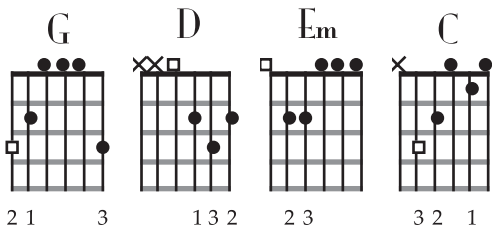

Burn One Down

Ben Harper
Fight for Your Mind (1995)
No Capo

G
Let us burn one from end to end
Em C
And pass it over to me my friend
G
Burn it long, well burn it slow
Em7 C
To light me up before I go

G Em
If you dont like my fire then don't come around
D C
'Cause I'm gonna burn one down
Em D G lick
Yes, I'm gonna burn one down