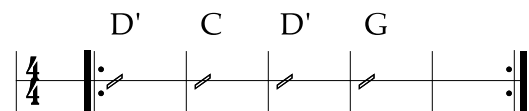

D' C D' G (sus)
Go away from my window leave at your own chosen speed
D' C D' G (sus)
I'm not the one you want, Babe, I'm not the one you need.
Bm Am Bm Am
You say you're looking for someone never weak but always strong
Bm Am Bm Am
To protect you and defend you whether you are right or wrong
C/G D
Someone to open each and every door

G
But it ain't me, Babe,
C D G
No, no, no, it ain't me, Babe,
C/E D G D' C D' G (sus)
It ain't me you're looking for, Babe.

D' C D' G (sus)
Go lightly from the ledge, Babe, go lightly on the ground,
D' C D' G (sus)
I'm not the one you want, Babe, I will only let you down.
Bm Am Bm Am
You say you're looking for someone who will promise never to part
Bm Am Bm Am
Someone to close his eyes for you, someone to close his heart
C/G D
Someone who will die for you and more

CHORUS

D' C D' G (sus)
Go melt back in the night, everything inside is made of stone,
D' C D' G (sus)
There's nothing in here moving and anyway I'm not alone
Bm Am Bm Am
You say you're looking for someone Who'll pick you up each time you fall,
Bm Am Bm Am
To gather flowers constantly and to come each time you call
C/G D
A love of your life and nothing more

CHORUS

It Ain't Me, Babe

Bob Dylan

Verse

Chorus