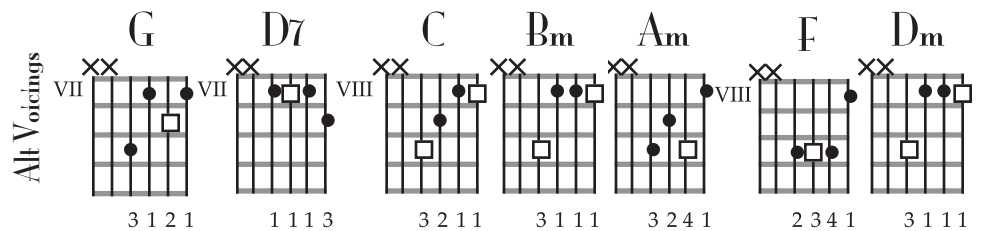

Comes a Time

Neil Young
Comes a Time (1978)
No Capo

G Bm
Comes a time, When your driftin'
D Am C
Comes a time, When you settle down
G Bm
Comes a light, Feelin's liftin'
D Am C
Lift that baby right up off the ground

G F C G
Oh, this old world keeps spinnin' 'round
F C G
It's a wonder tall trees ain't laying down
Dm G
There comes a time

G Bm
You and I, We were captured
D Am C
We took our souls, And we flew away
G Bm
We were right, We were giving
D Am C
That's how we kept what we gave away

CHORUS

♩ = 80

Verse

Chorus

V VII IX

V VII IX

V VII IX

V VII IX